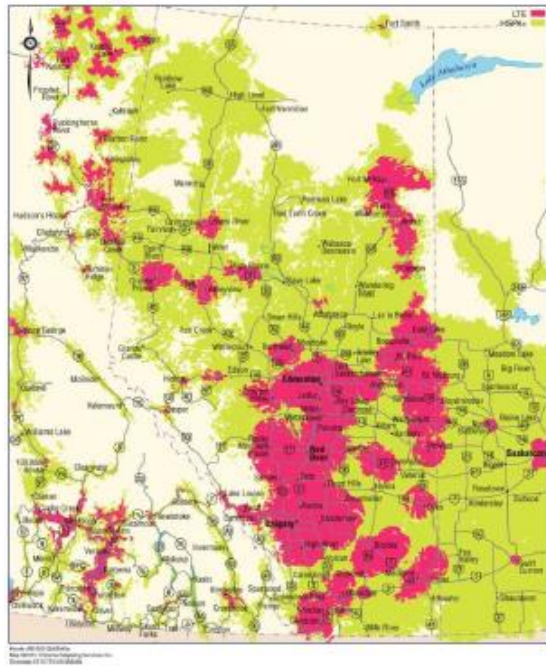

Coverage in Alberta: