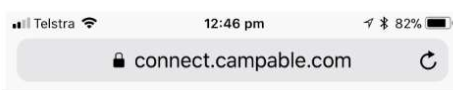

Dear Valued Partner

We are pleased to offer WIFI included in **Star RV** bookings for AU & NZ.

Wifi Device

WIFI Summary

- **500MB** per day included with Star RV bookings as per the 1920 conditions.
- WIFI is offered through a separate device provided on pick up.
- Up to 10 devices can connect to the WIFI device.
- To access the WIFI guests will be provided the credentials for the device on pick up.
- If the WIFI device is lost/damaged guests will be charged a AU/NZ \$260 fee to replace the device.
- If the **500MB** amount is exceeded guests will be prompted when connected to WIFI, and redirected to a portal where additional packages will be offered.
- Guest can accept an additional package and enter credit card details into the portal to confirm the purchase.
- Current packages for additional data available are:
 - o 500MB (30 days) AU/NZ\$8.70
 - o 1GB (30 days) AU/NZ \$16.52
 - o 3GB (30 days) AU/NZ\$42.61
 - o 10GB (30 days) AU/NZ\$120.87